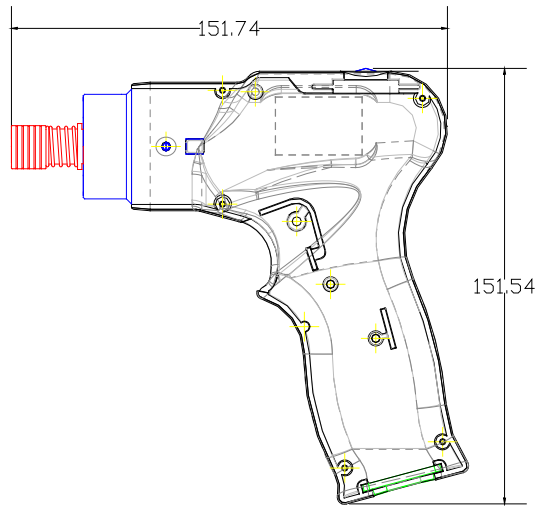

Dimensional Drawing Pistol Grip Screwdrivers

PLUTO

RAF

FAB