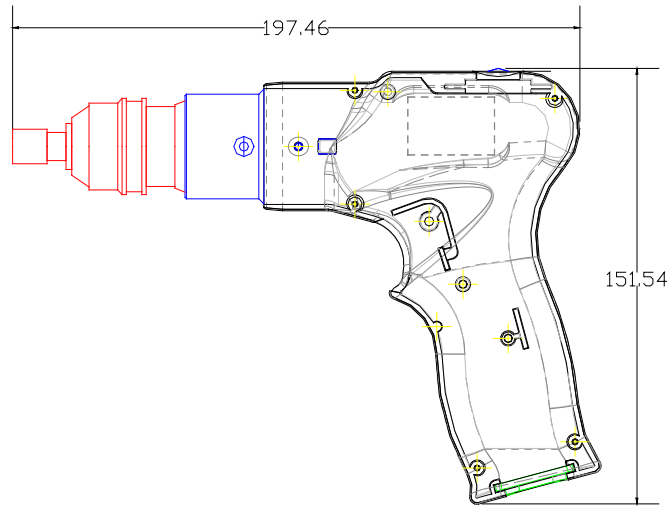

Dimensional Drawing Pistol Grip Screwdrivers

PLUTO

RAF

FAB