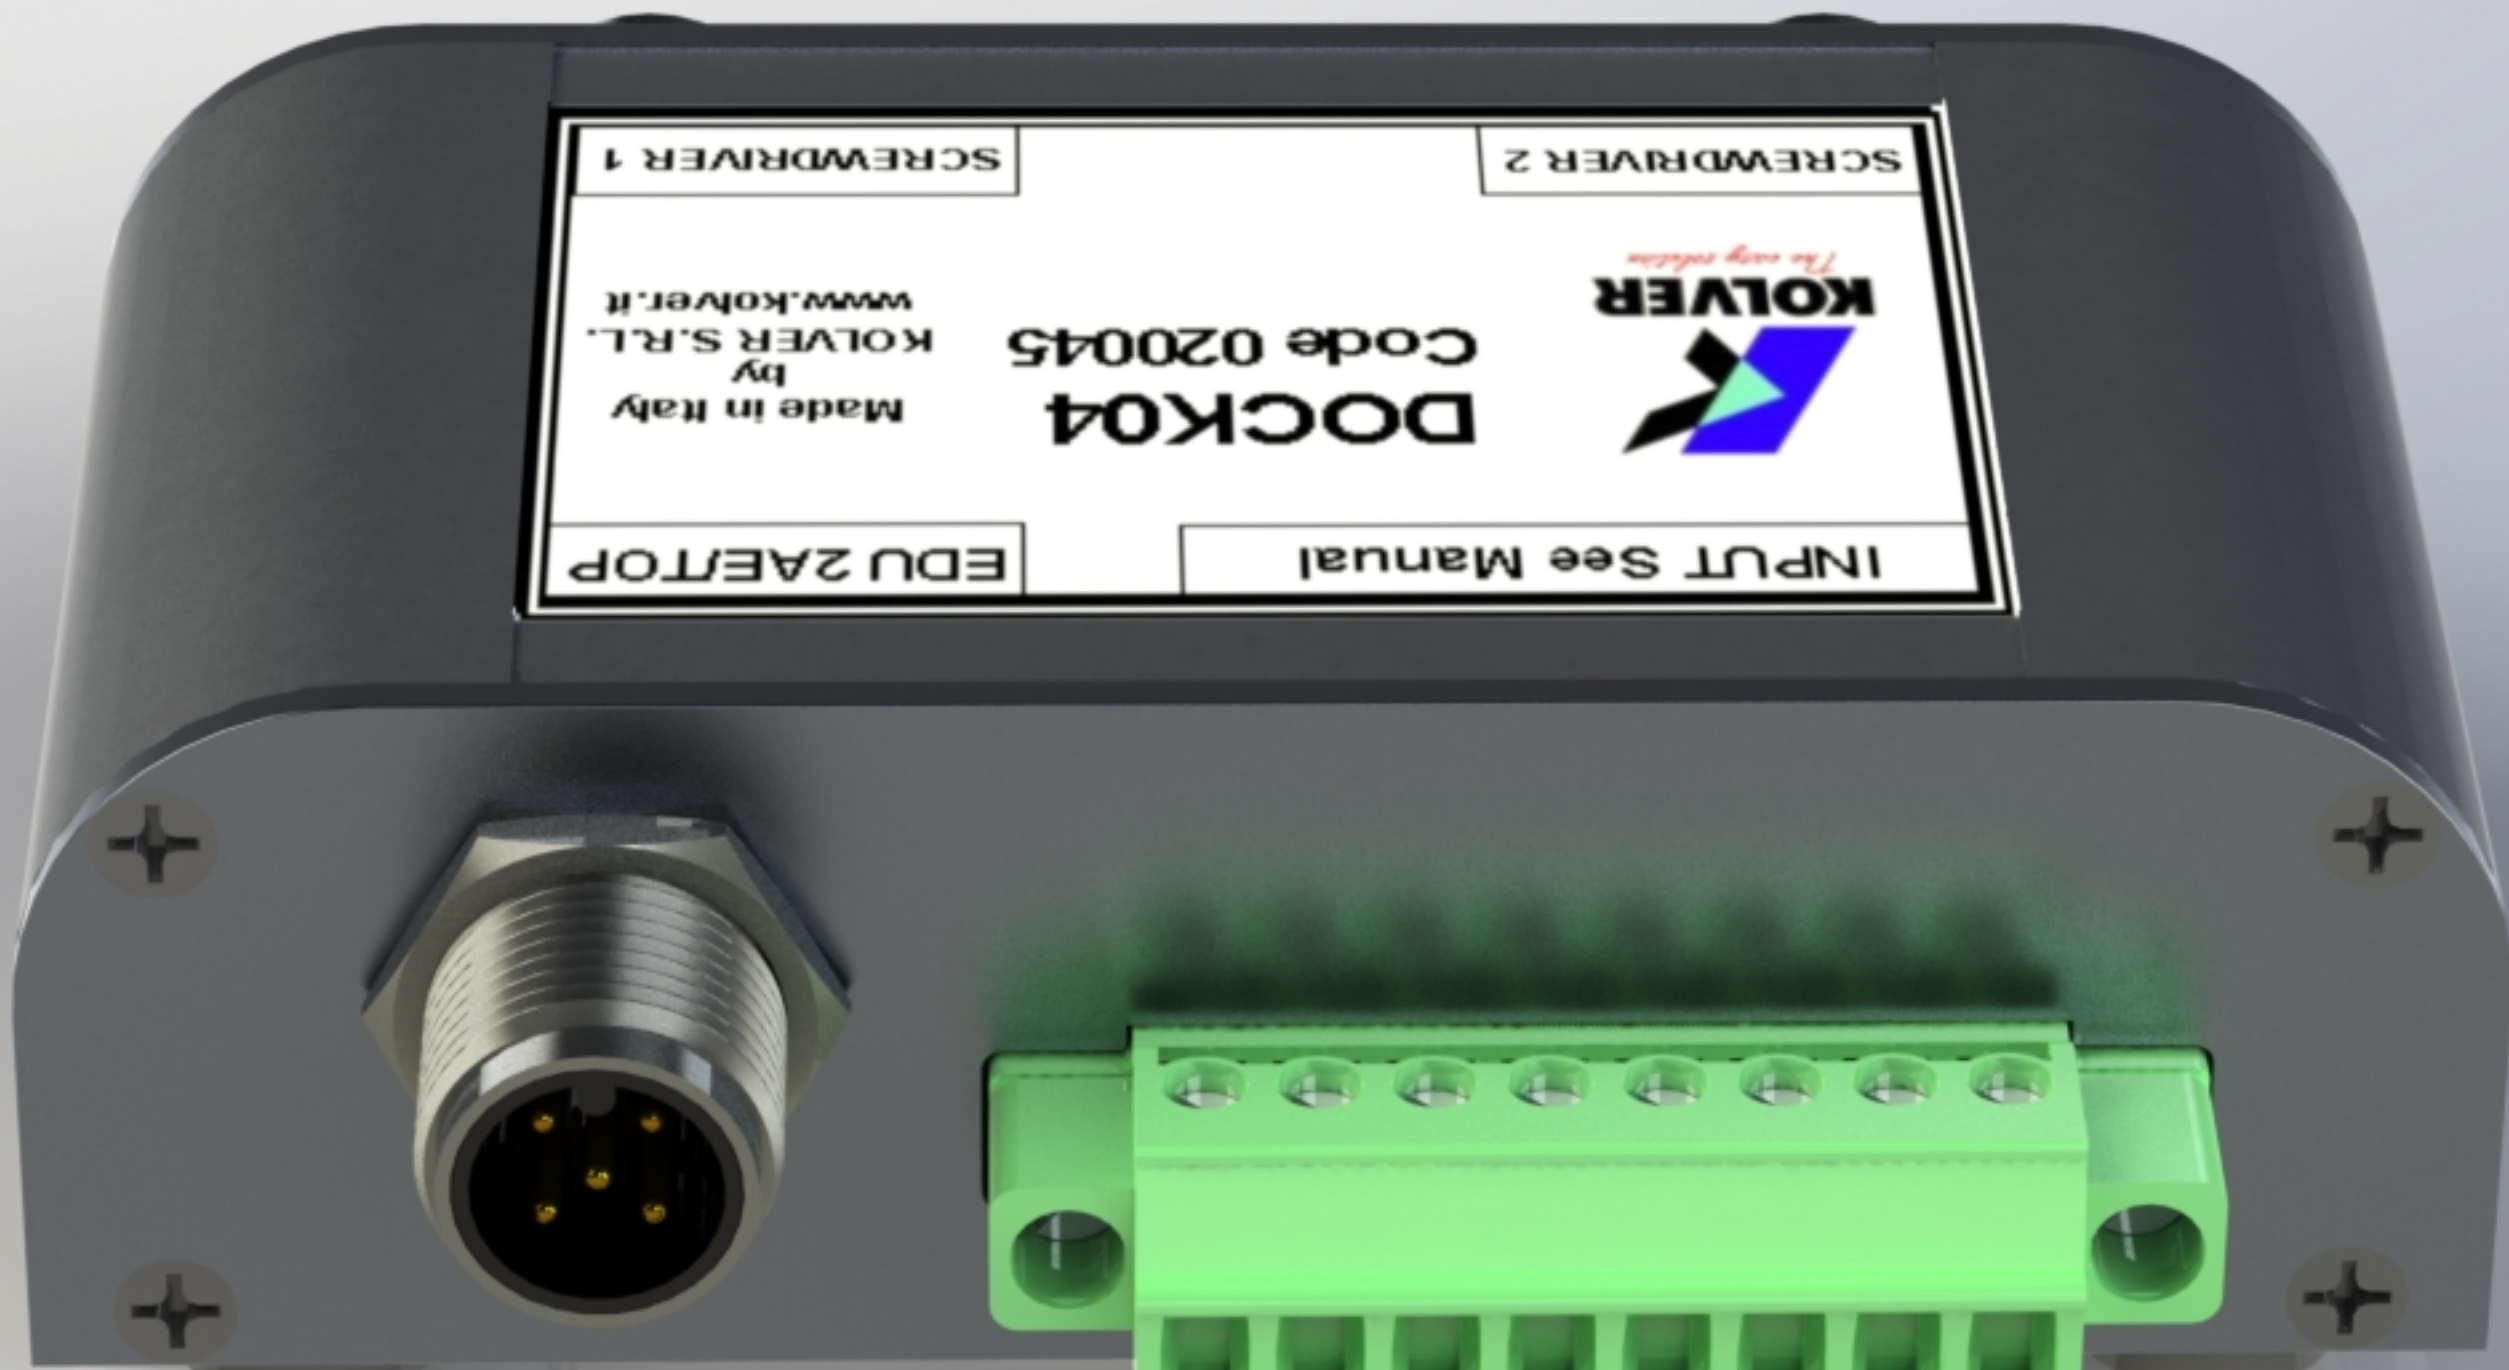

INPUT See Manual

DOCK04
Code 020045

Made in Italy
by
KOLVER S.R.L.
www.kolver.it

EDU 2AE/TOP

SCREWDRIVER 2

SCREWDRIVER 1

INPUT See Manual

EDU 2AE/TOP

DOCK04
Code 020045

Made in Italy
by
KOLVER S.R.L.
www.kolver.it

SCREWDRIVER 2

SCREWDRIVER 1

SCREWDRIVER 2

SCREWDRIVER 1

SCREWDRIIVER 2

SCREWDRIIVER 1

KOLVER
The easy solution

DOCK04
Code 020045

Made in Italy
by
KOLVER S.R.L.
www.kolver.it

INPUT See Manual

EDU 2AETOP