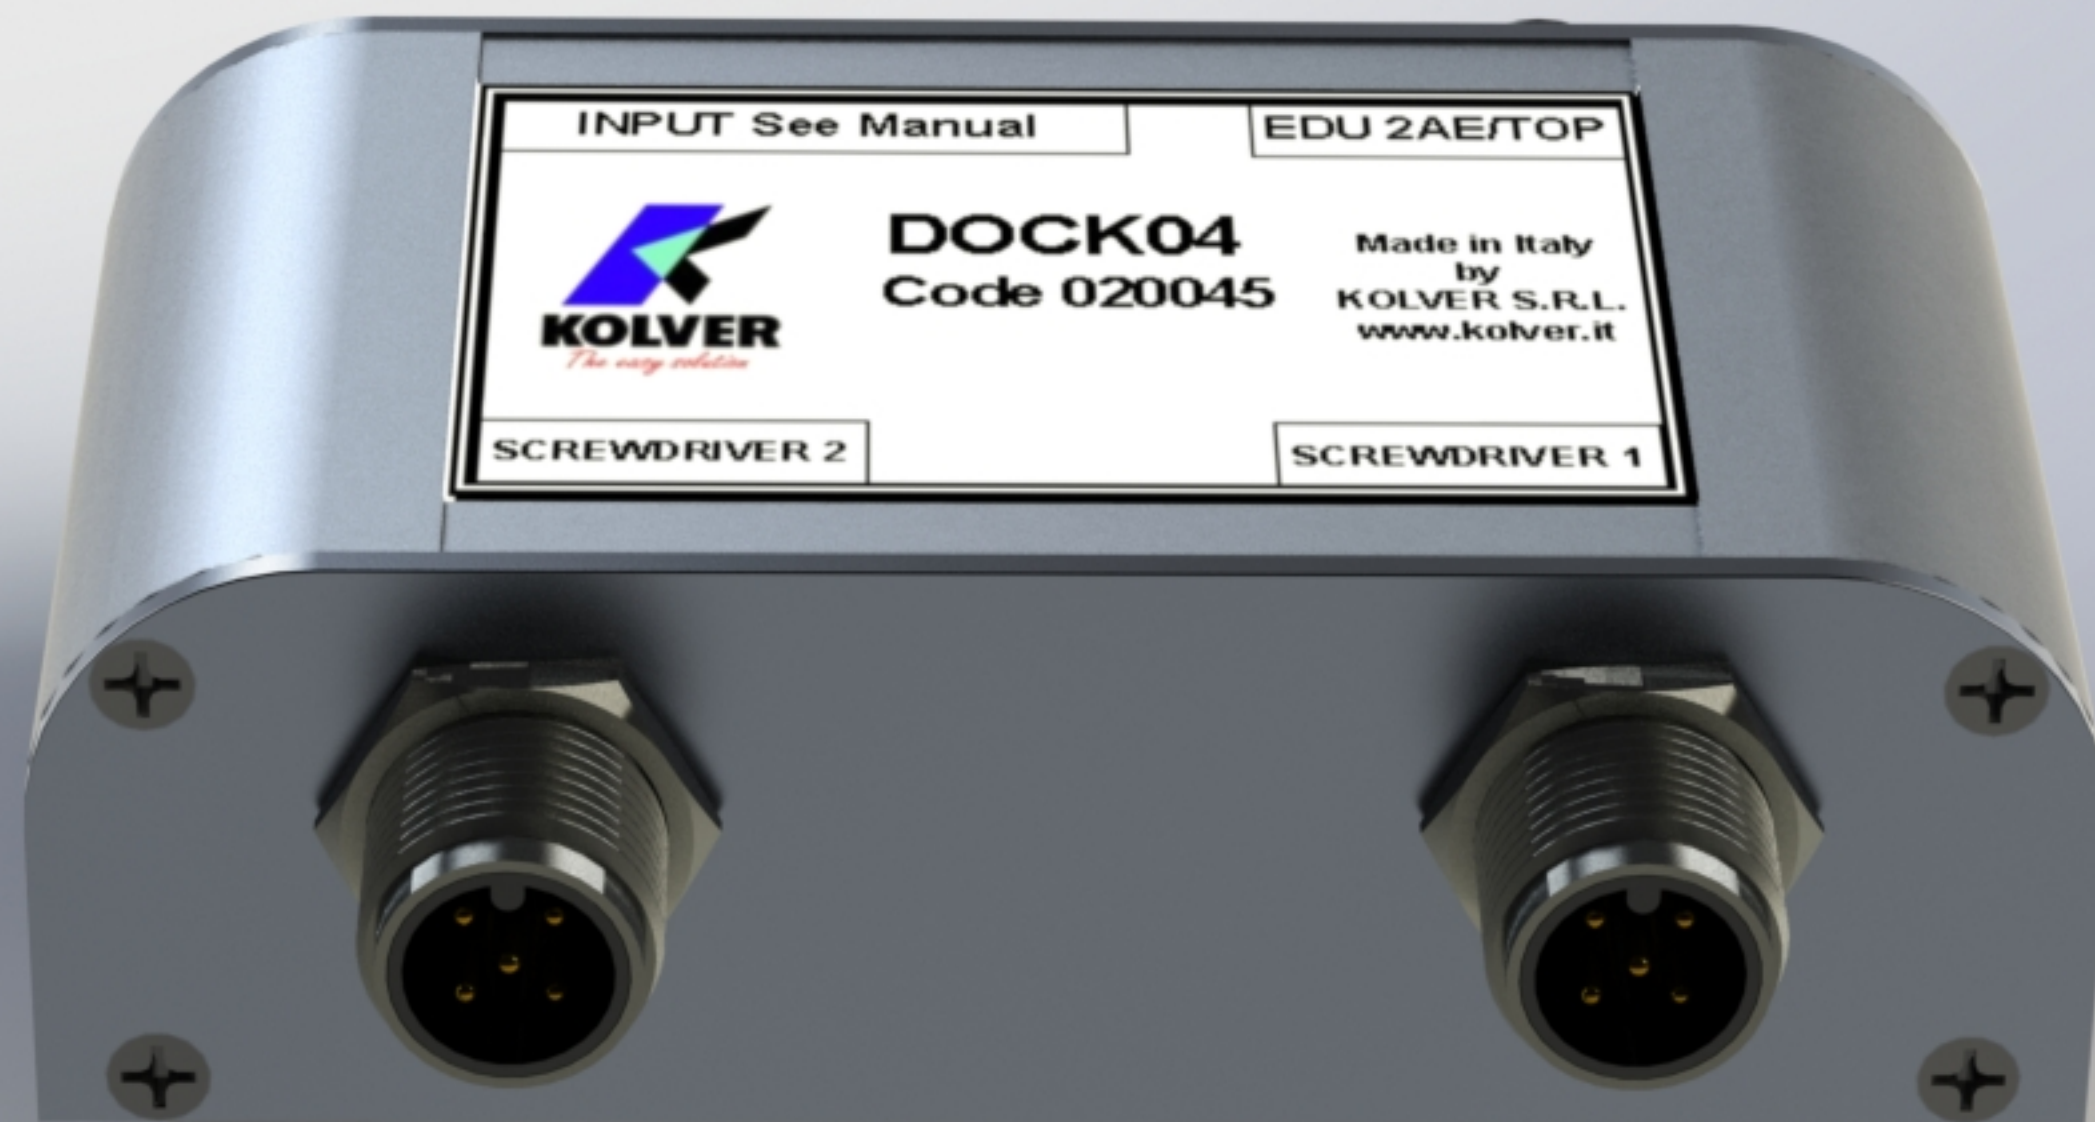

INPUT See Manual

DOCK04
Code 020045

Made in Italy
by
KOLVER S.R.L.
www.kolver.it

EDU 2AE/TOP

SCREWDRIVER 2

SCREWDRIVER 1

INPUT See Manual

EDU 2AE/TOP

DOCK04
Code 020045

Made in Italy
by
KOLVER S.R.L.
www.kolver.it

SCREWDRIVER 2

SCREWDRIVER 1

SCREWDRIVER 2

SCREWDRIVER 1

SCREWDRIIVER 2

SCREWDRIIVER 1